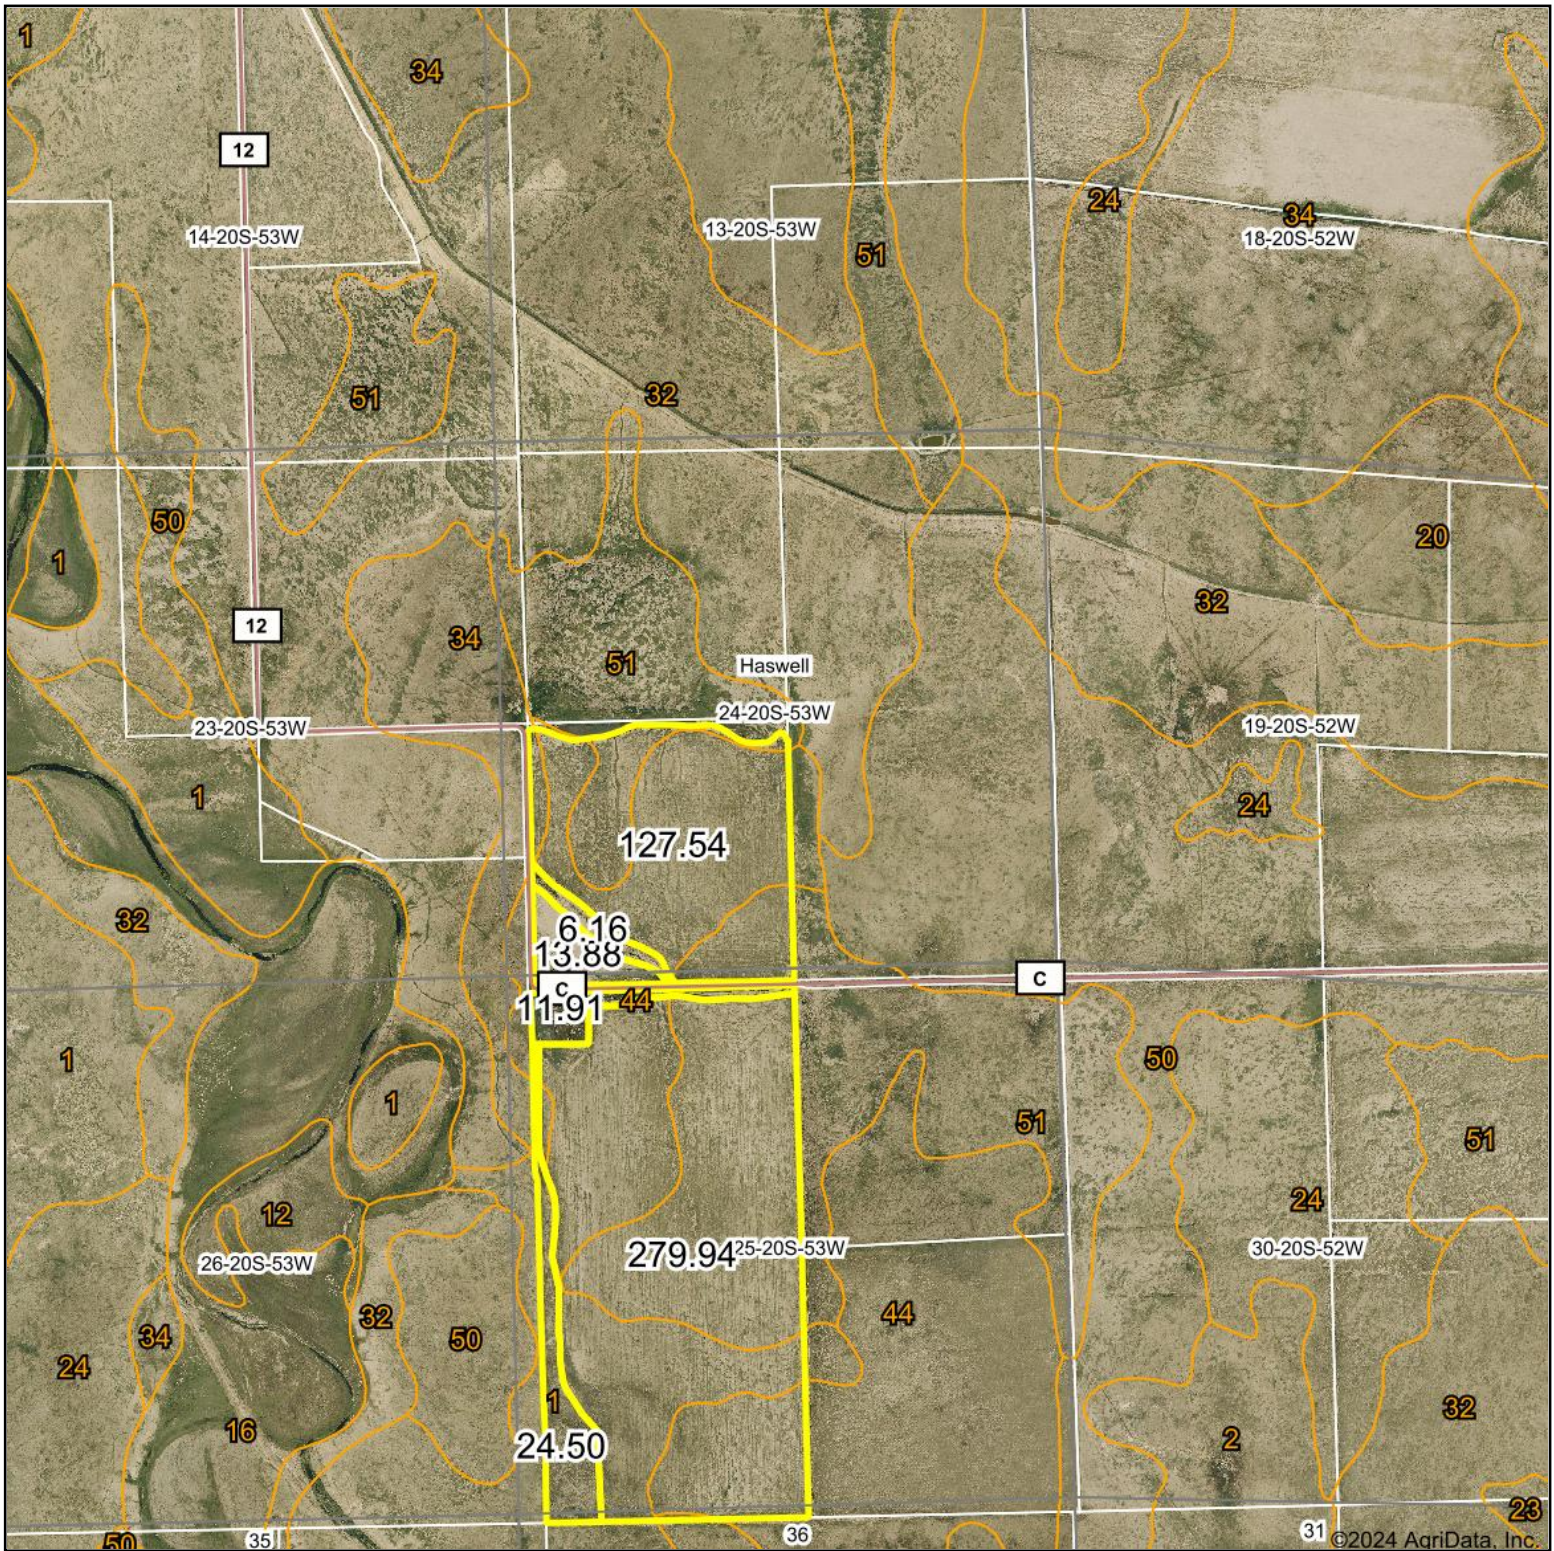

Aerial Map

Boundary Center: 38.291007, -103.295079

25-20S-53W
Kiowa County
Colorado

Maps Provided By:
surety
CUSTOMIZED ONLINE MAPPING
© AgriData, Inc. 2023 www.AgriDataInc.com

2/15/2024