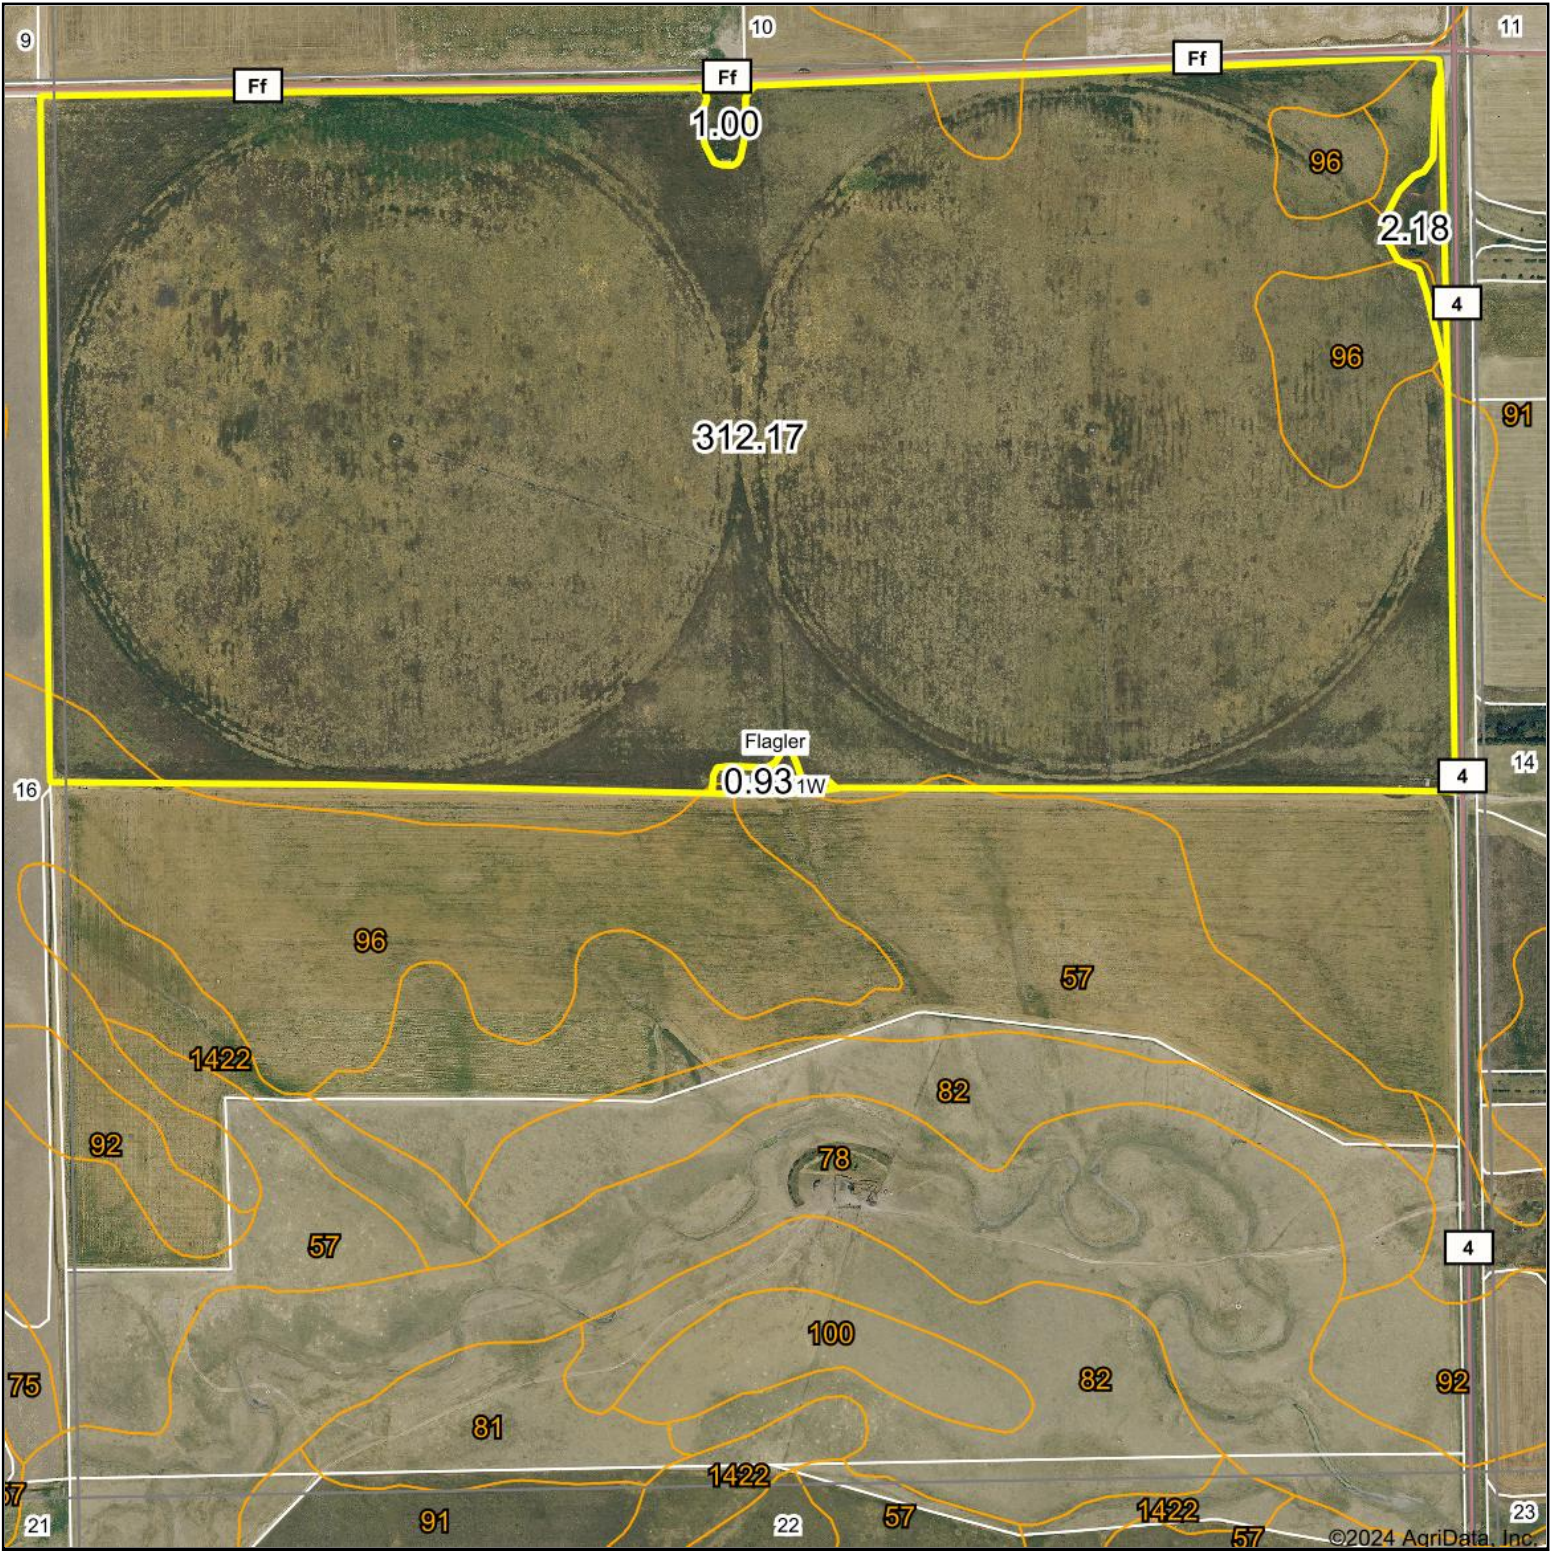

Aerial Map

Boundary Center: 39.443410, -103.089977

15-7S-51W
Kit Carson County
Colorado

Maps Provided By:
surety
CUSTOMIZED ONLINE MAPPING
© AgriData, Inc. 2023 www.AgriDataInc.com

10/14/2024