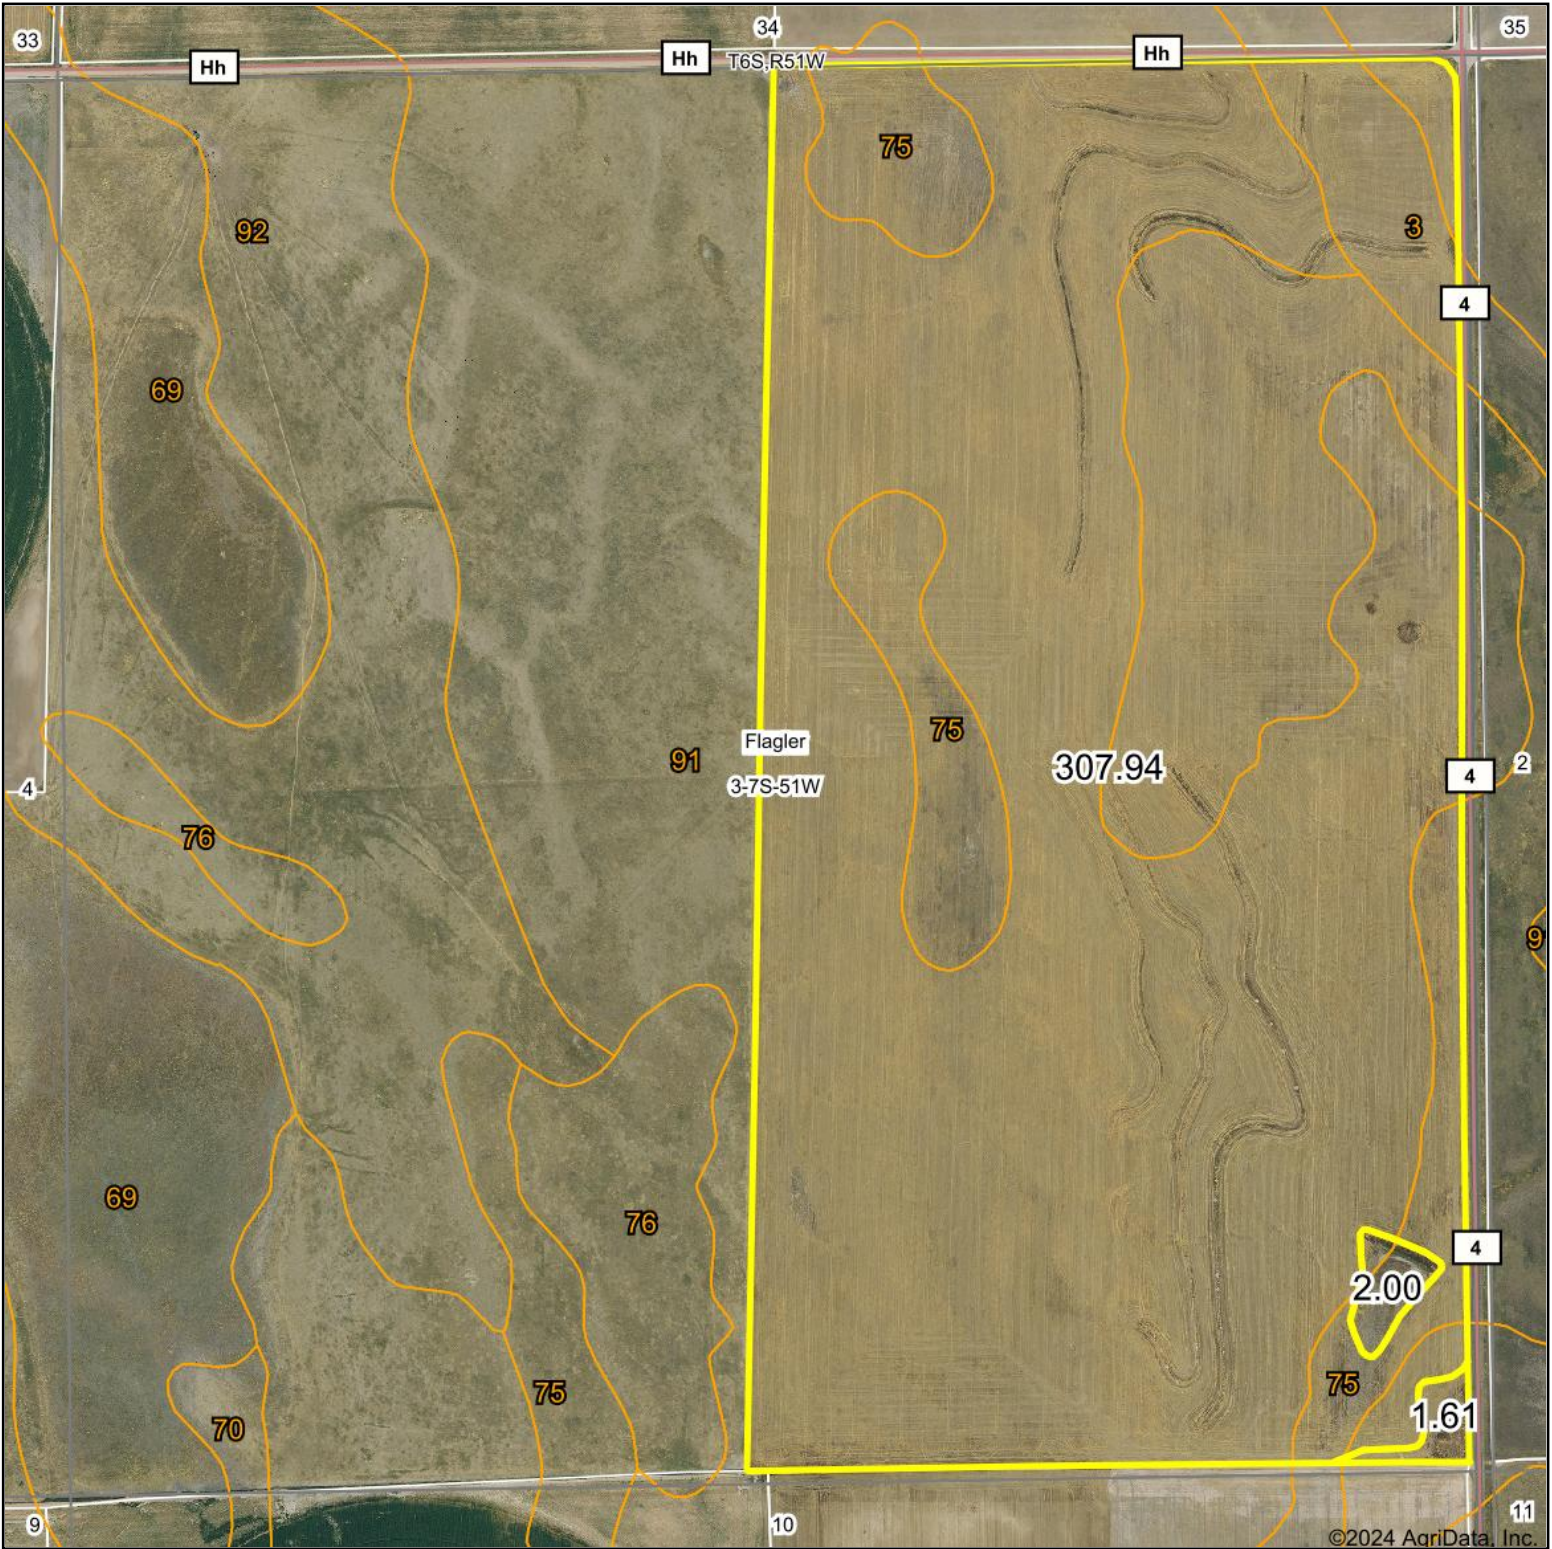

Aerial Map

©2024 AgriData, Inc.

Boundary Center: 39.468968, -103.085190

3-7S-51W
Kit Carson County
Colorado

Maps Provided By:
surety
CUSTOMIZED ONLINE MAPPING
© AgriData, Inc. 2023 www.AgriDataInc.com

10/14/2024

Field borders provided by Farm Service Agency as of 5/21/2008.