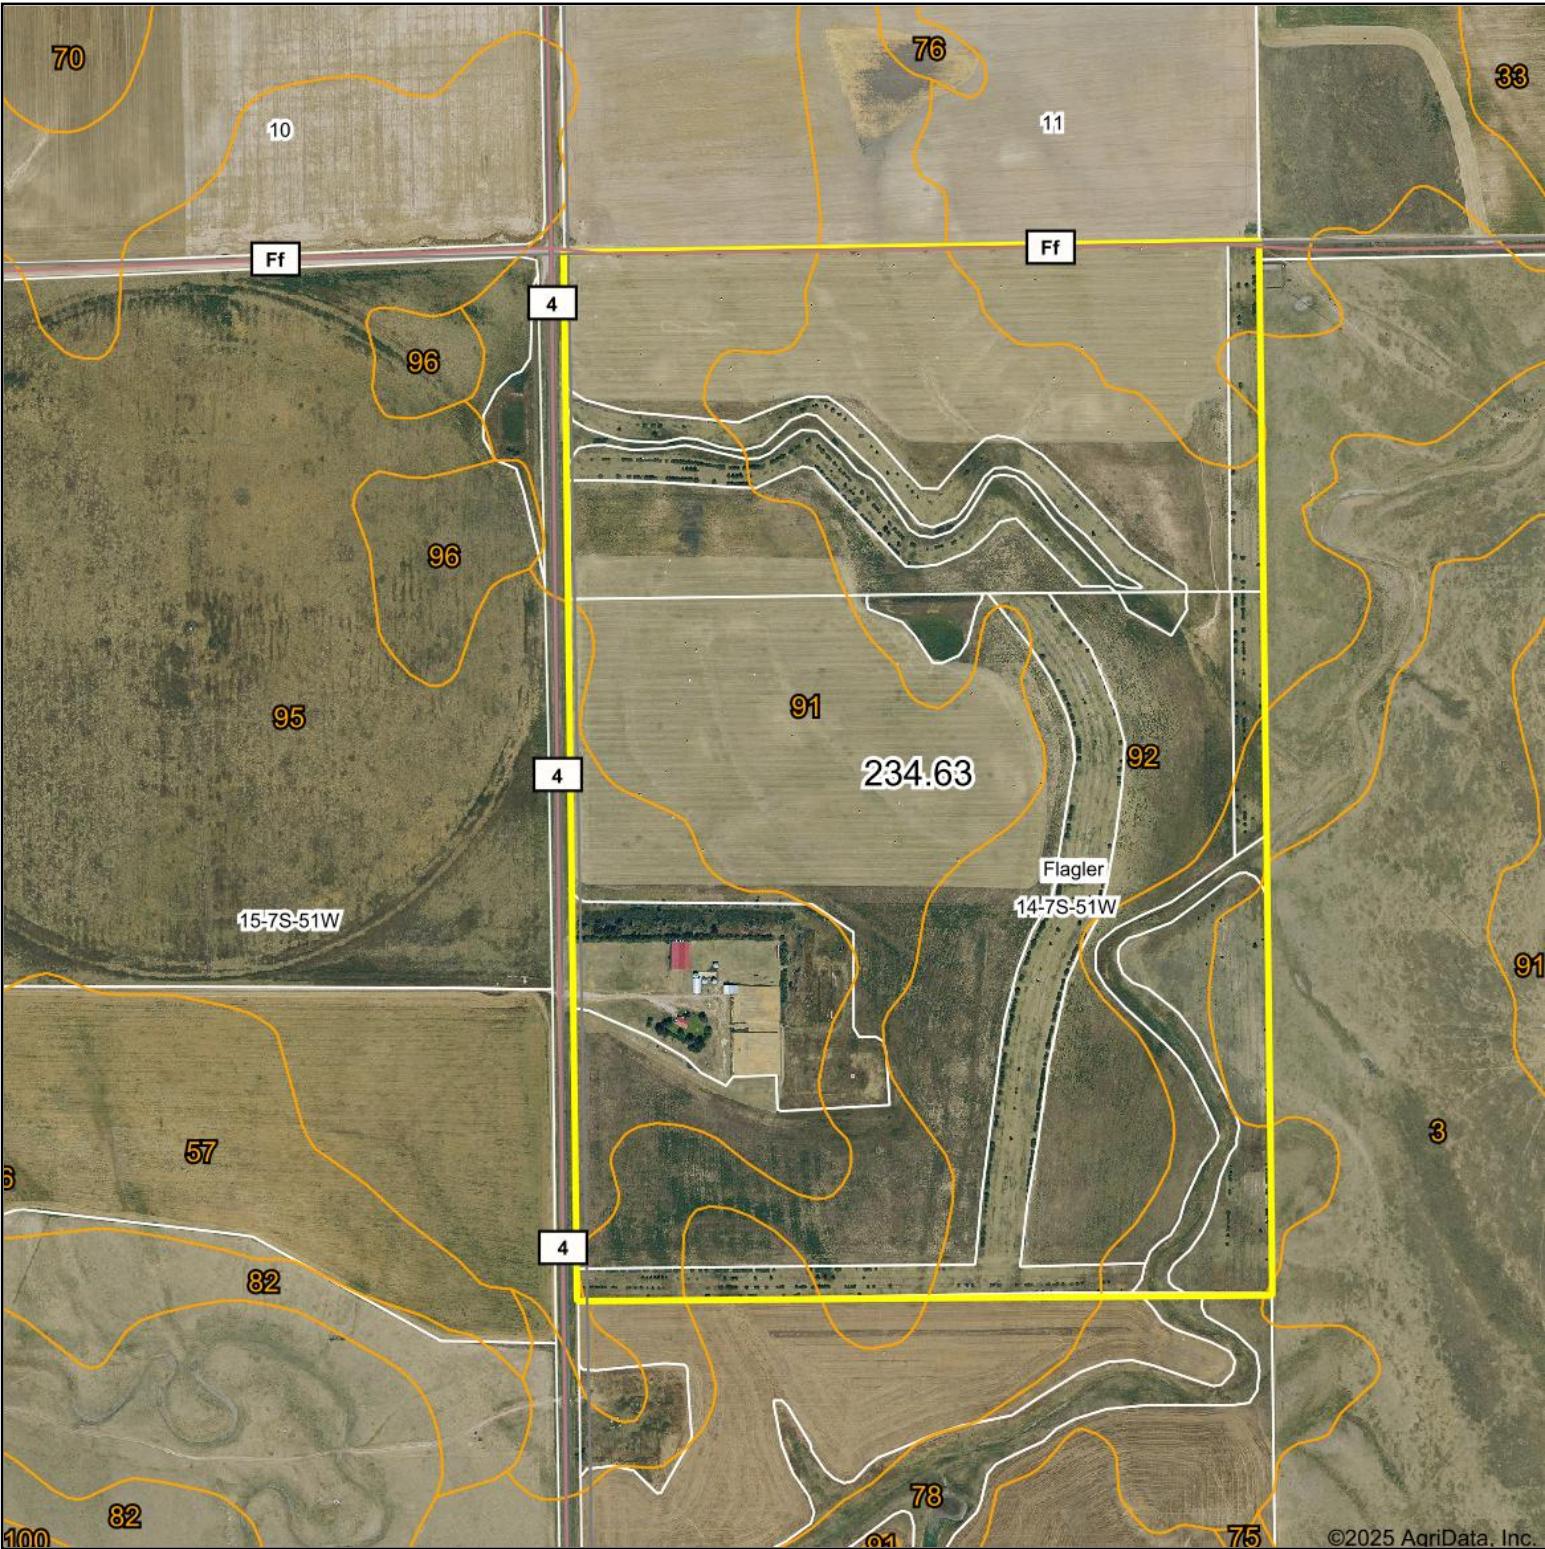

Aerial Map

©2025 AgriData, Inc.

Boundary Center: 39.441780, -103.075817

14-7S-51W
Kit Carson County
Colorado

2/12/2025

Field borders provided by Farm Service Agency as of 5/21/2008.