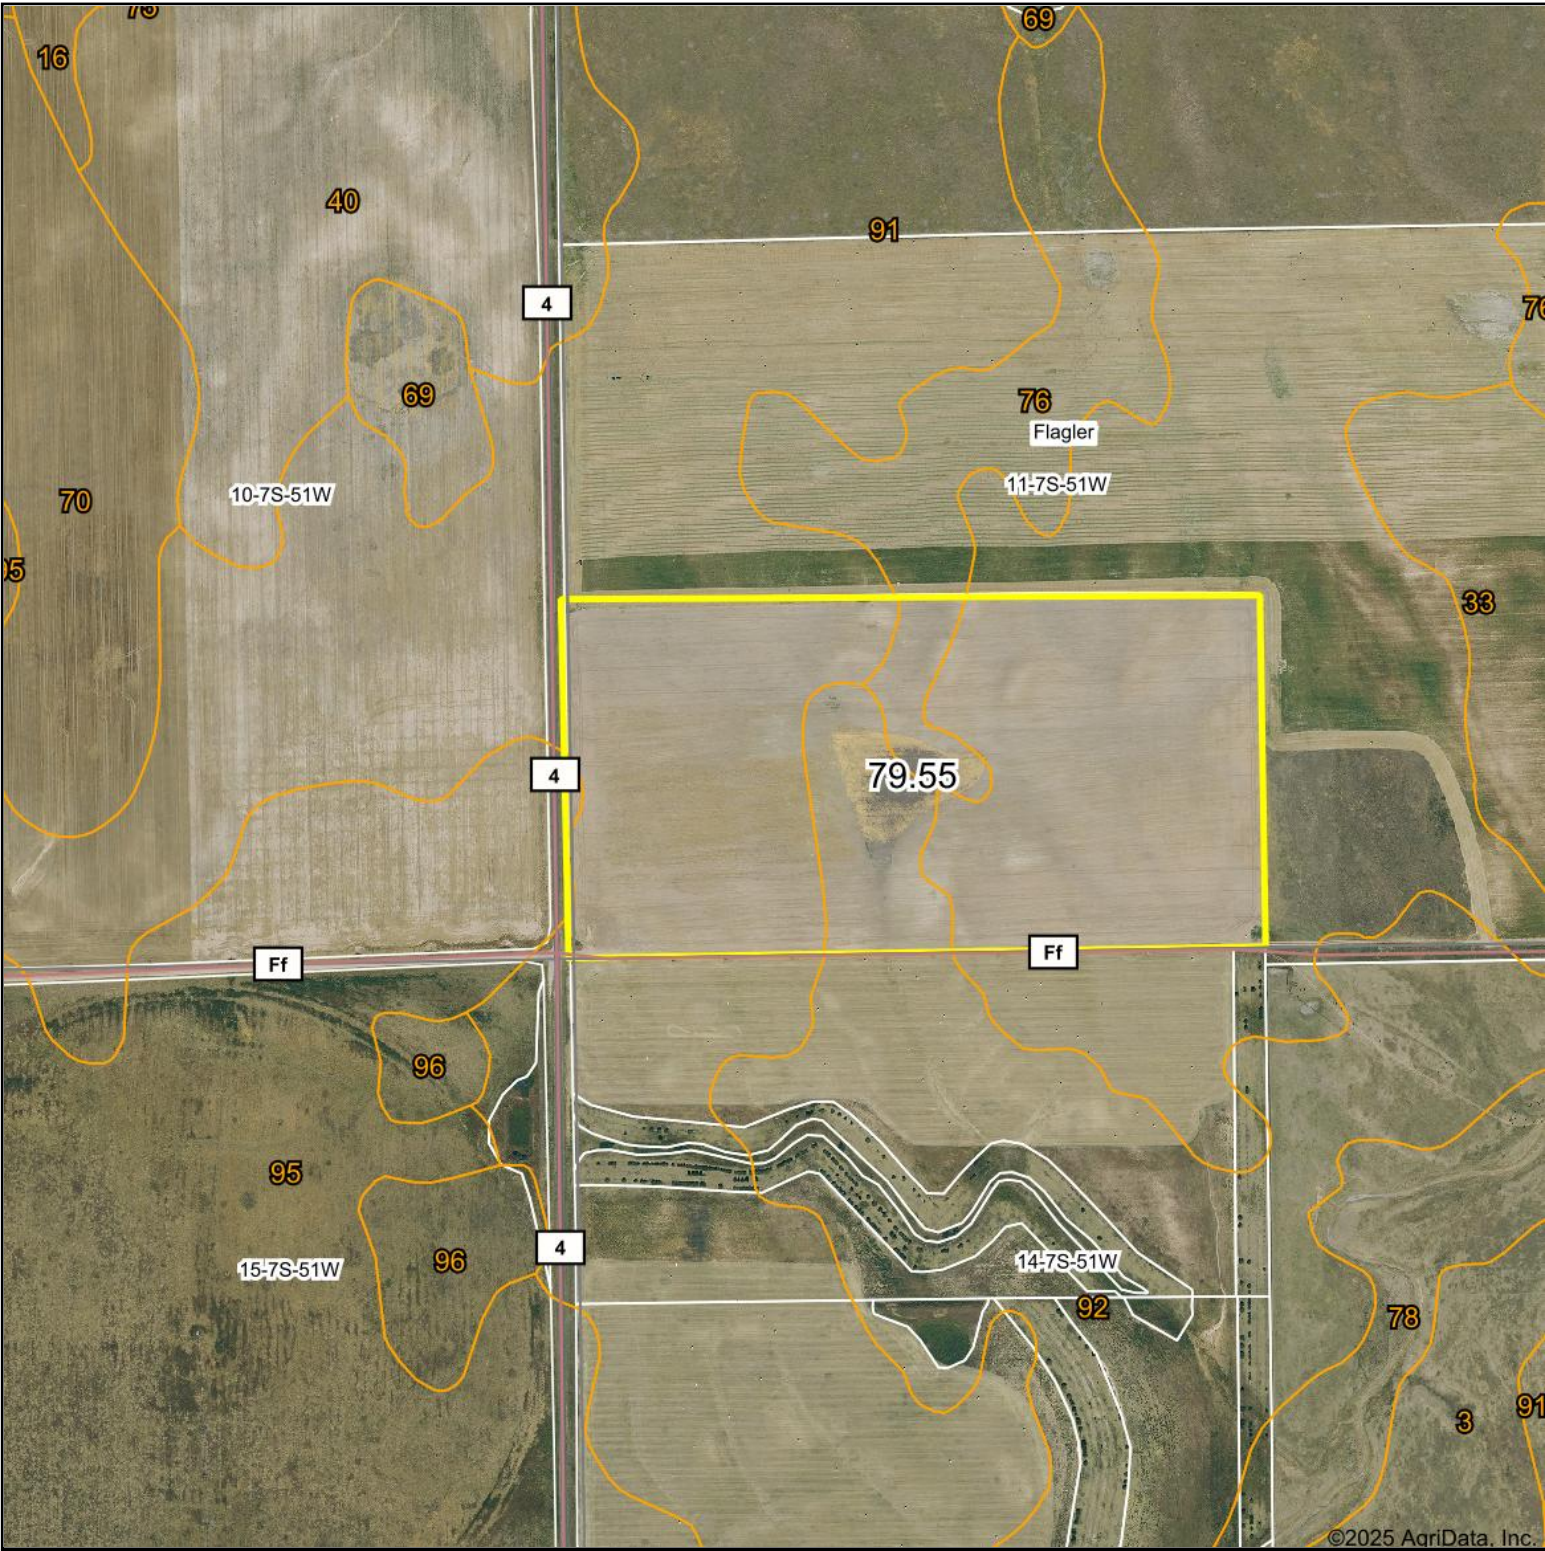

Aerial Map

Boundary Center: 39.449025, -103.075747

11-7S-51W
Kit Carson County
Colorado

Maps Provided By:
surety
CUSTOMIZED ONLINE MAPPING
© AgriData, Inc. 2023 www.AgriDataInc.com

2/12/2025

Field borders provided by Farm Service Agency as of 5/21/2008.