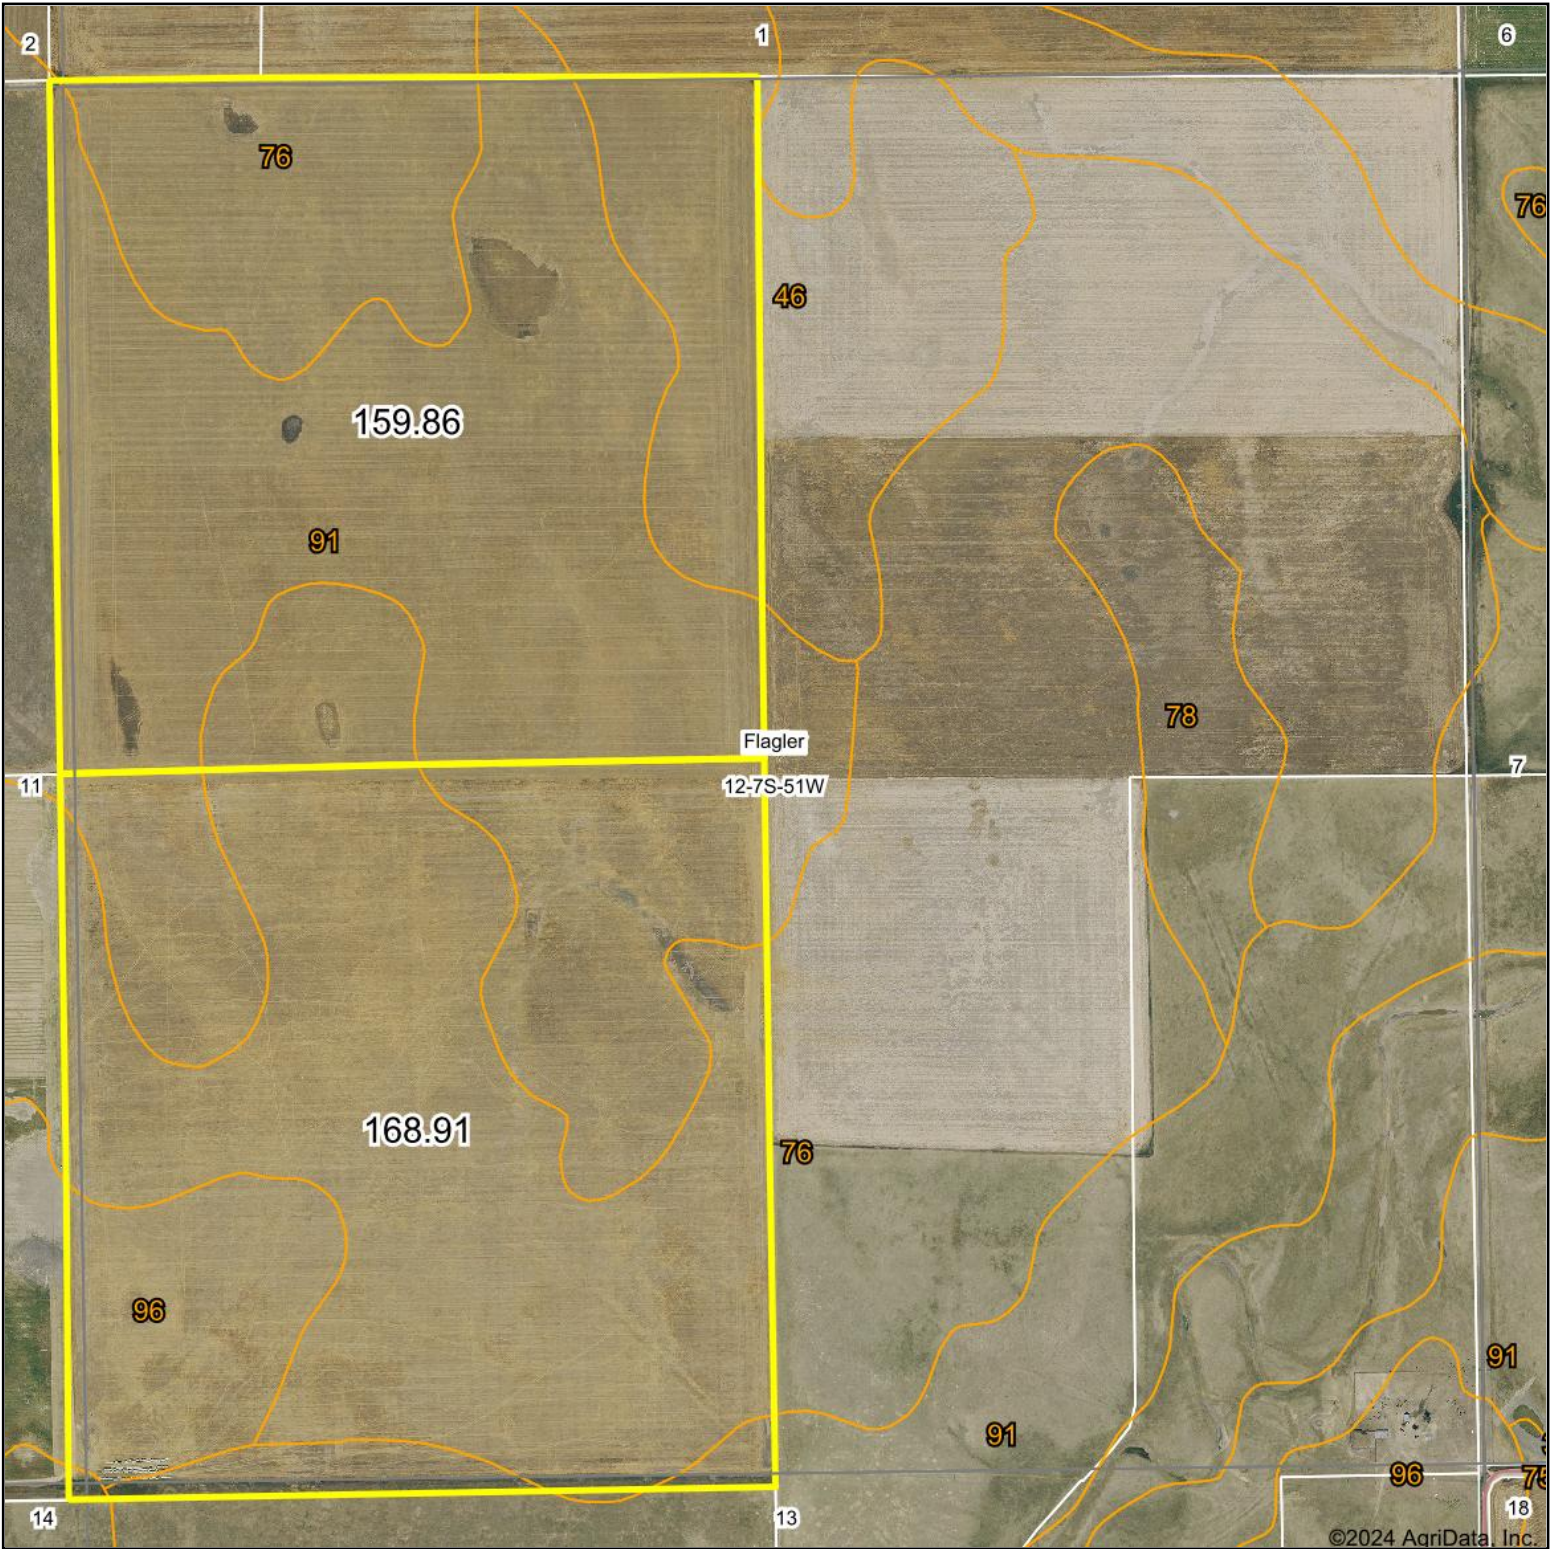

Aerial Map

©2024 AgriData, Inc.

Boundary Center: 39.454315, -103.057011

12-7S-51W
Kit Carson County
Colorado

Maps Provided By:
surety
CUSTOMIZED ONLINE MAPPING
© AgriData, Inc. 2023 www.AgriDataInc.com

10/14/2024

Field borders provided by Farm Service Agency as of 5/21/2008.